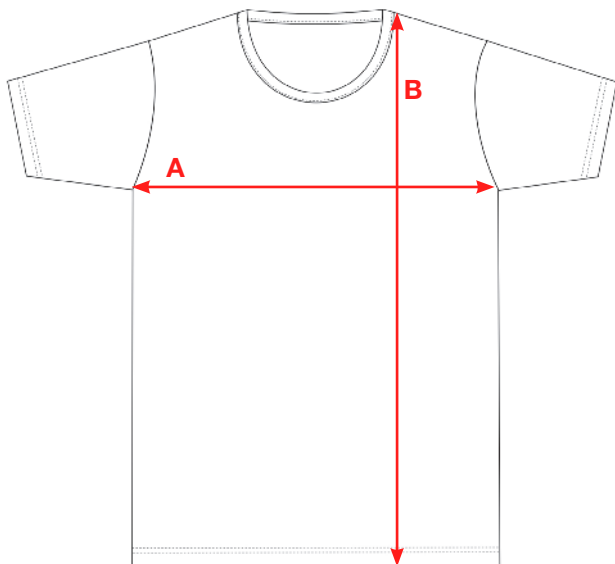

PRODUCT MEASUREMENTS

Measurements (cm)		2/3	4/6	8/10	12/14
Chest	A	32	37	42	49
Length	B	44	50	56	63

A: CHEST MEASUREMENT (CM)

Measure from armpit to armpit.

B: FRONT LENGTH (CM)

Measure from the shoulder down (front).