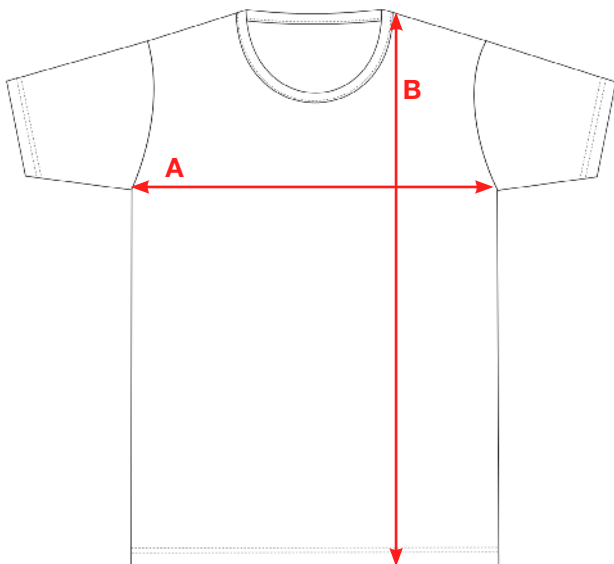

PRODUCT MEASUREMENTS

Measurements (cm)		XS	S	M	L	XL	XXL	3XL	4XL	5XL	6XL	7XL	8XL
Chest	A	48	51	54	57	61	64	67	71	76	84	92	100
Length	B	64	68	71	74	77	82	85	87	90	93	96	99

A: CHEST MEASUREMENT (CM)

Measure from armpit to armpit.

B: FRONT LENGTH (CM)

Measure from the shoulder down (front).